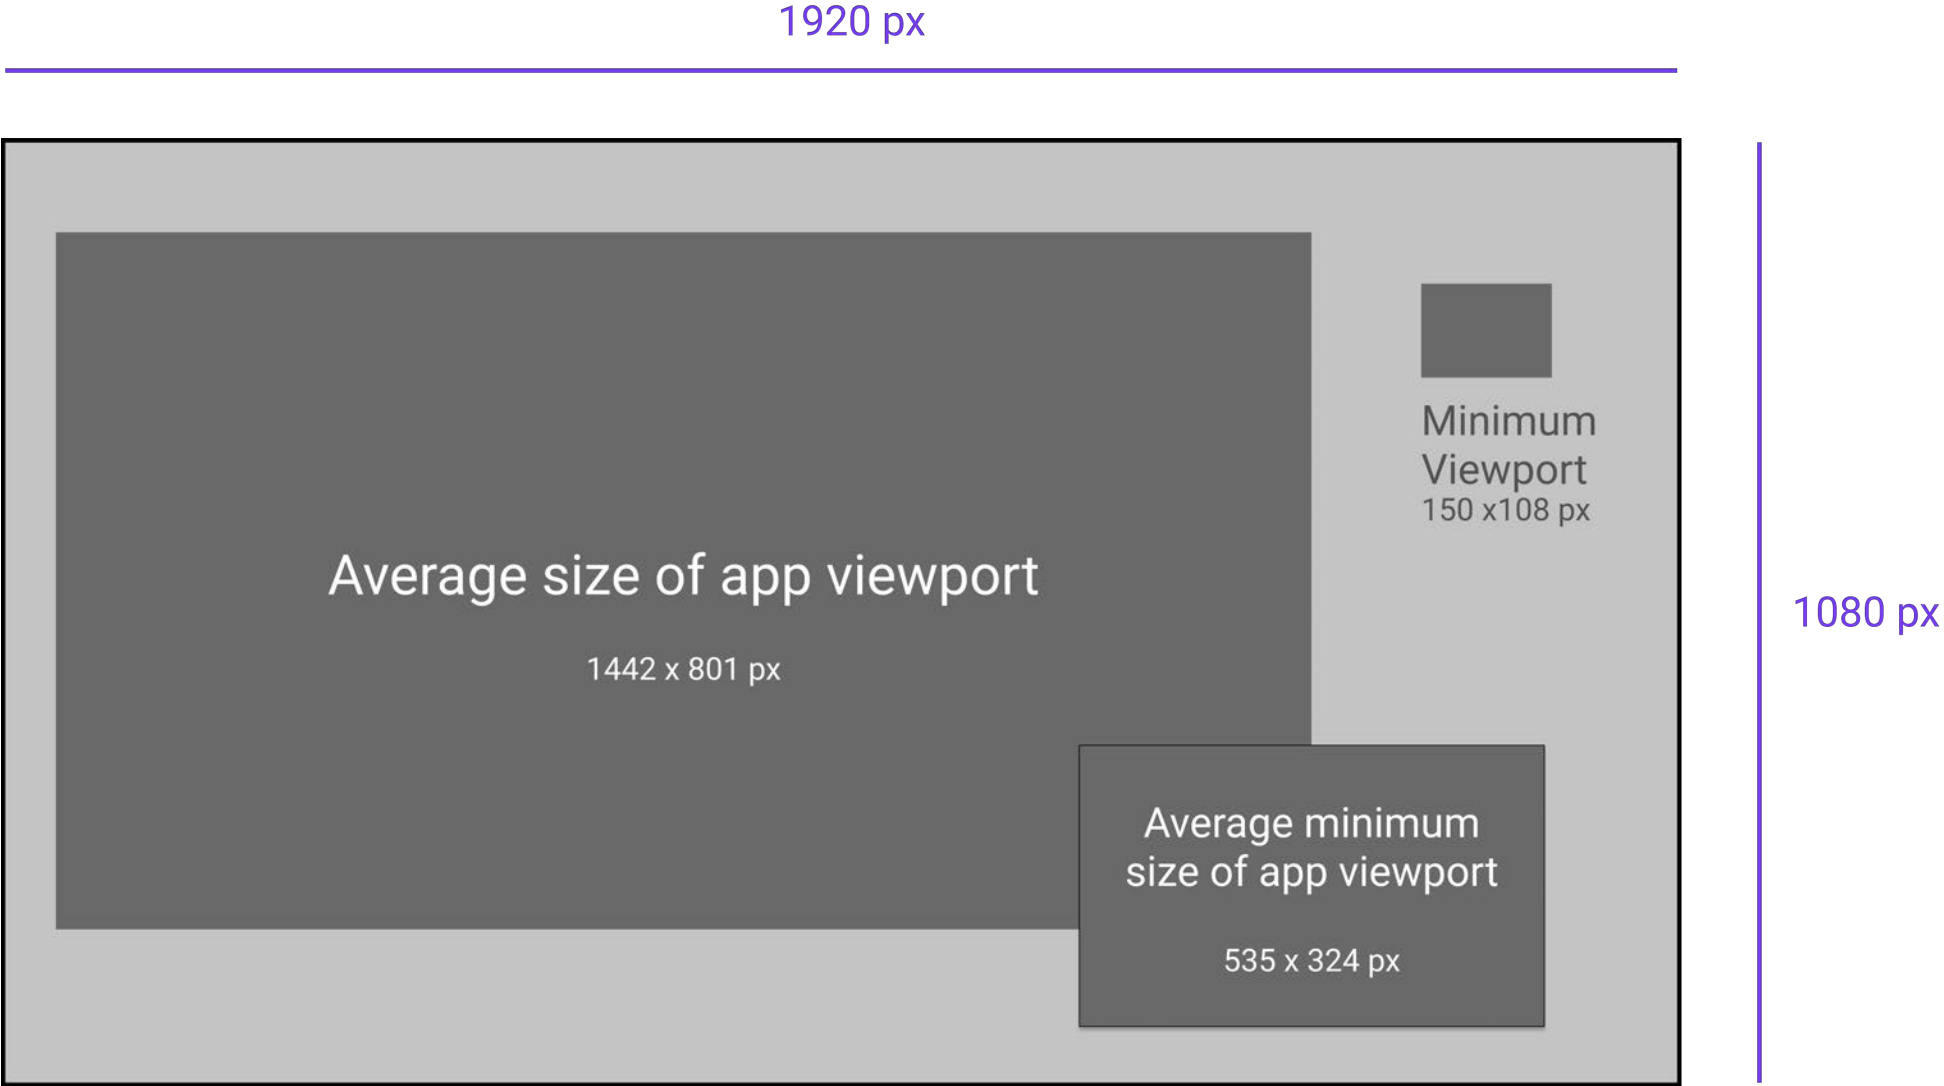

Application Viewport Sizes

App viewport sizes against common screen sizes

Application Viewport Sizes

App viewport sizes against a 1366 x 768 laptop screen

1366 px

768 px

Application Viewport Sizes

App viewport sizes against a 1920 x 1080 HD monitor screen

This is the most used display size for Refinitiv users

Application Viewport Sizes

App viewport sizes against a 2560 x 1600 monitor screen

This is the 4th most used display size for Refinitiv users

Application Viewport Sizes

App viewport sizes against a 3840 x 2160 monitor screen

This screen size is also known as a 4K display.

Application Viewport Sizes

Analysis of Log File

Intriguing maximum viewport height of 2635px

What does this mean?

Application Viewport Sizes

Analysis of Log File

Intriguing maximum viewport height of 2635px

What does this mean?

Potential evidence of a 4K monitor in portrait orientation

	Total	
	2931	
web	work	
Web	Work	
Web	Work	
Web	Work	
Web	Work	
Web	Work	
Web	Work	