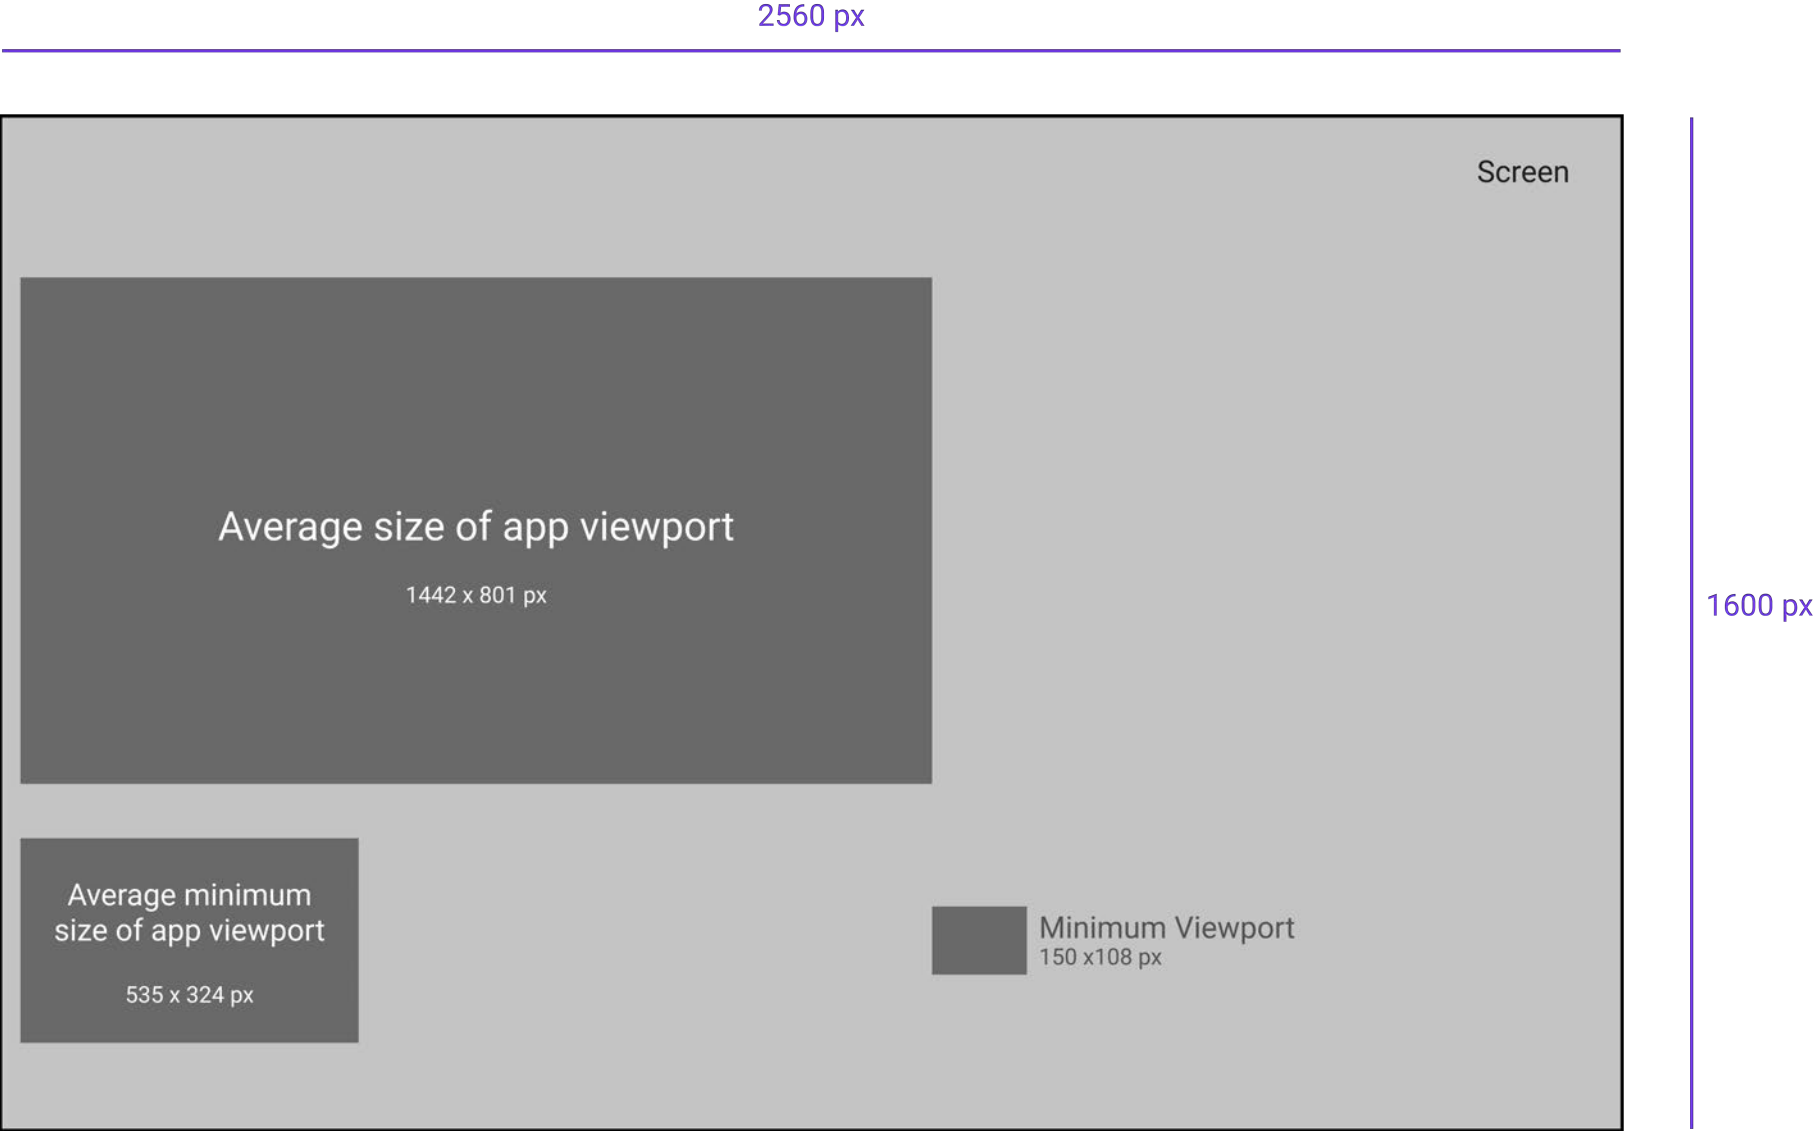

Application Viewport Sizes

App viewport sizes against common screen sizes

Application Viewport Sizes

App viewport sizes against a 1366 x 768 laptop screen

1366 px

768 px

Application Viewport Sizes

App viewport sizes against a 1920 x 1080 HD monitor screen

This is the most used display size for Refinitiv users

Application Viewport Sizes

App viewport sizes against a 2560 x 1600 monitor screen

This is the 4th most used display size for Refinitiv users

Application Viewport Sizes

App viewport sizes against a 3840 x 2160 monitor screen

This screen size is also known as a 4K display.

Application Viewport Sizes

Analysis of Log File

Intriguing maximum viewport height of 2635px

What does this mean?

Application Viewport Sizes

Analysis of Log File

Intriguing maximum viewport height of 2635px

What does this mean?

Potential evidence of a 4K monitor in portrait orientation

	Total	
	2931	
web	work	
Web	Work	
Web	Work	
Web	Work	
Web	Work	
Web	Work	
Web	Work	