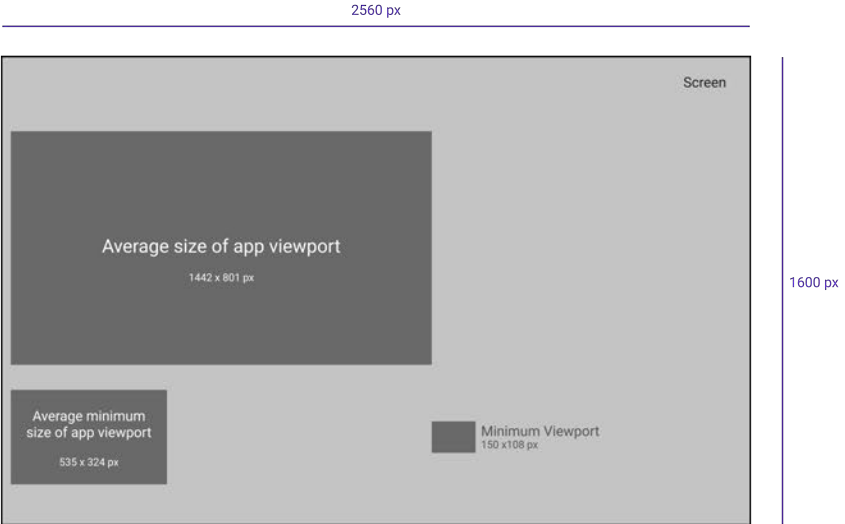

Application Viewport Sizes

App viewport sizes against common screen sizes

Application Viewport Sizes

App viewport sizes against a 1366 x 768 laptop screen

1366 px

768 px

Application Viewport Sizes

App viewport sizes against a 1920 x 1080 HD monitor screen

This is the most used display size for Refinitiv users

Application Viewport Sizes

App viewport sizes against a 2560 x 1600 monitor screen

This is the 4th most used display size for Refinitiv users

Application Viewport Sizes

App viewport sizes against a 3840 x 2160 monitor screen

This screen size is also known as a 4K display.

Application Viewport Sizes

Analysis of Log File

Intriguing maximum viewport height of 2635px

What does this mean?

Application Viewport Sizes

Analysis of Log File

Intriguing maximum viewport height of 2635px

What does this mean?

Potential evidence of a 4K monitor in portrait orientation

	Total	
	2931	
web	work	
Web	Work	
Web	Work	
Web	Work	
Web	Work	
Web	Work	
Web	Work	