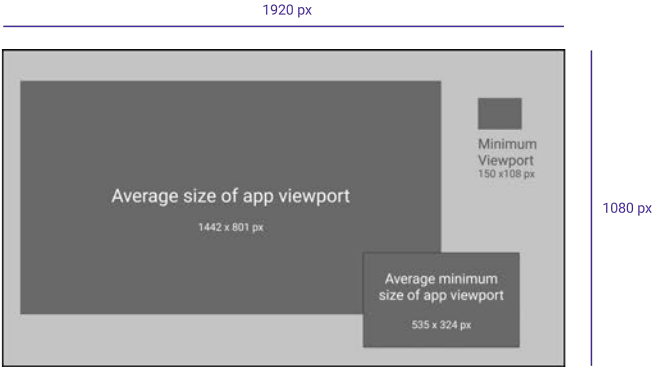

Application Viewport Sizes

App viewport sizes against common screen sizes

Application Viewport Sizes

App viewport sizes against a 1366 x 768 laptop screen

1366 px

768 px

Application Viewport Sizes

App viewport sizes against a 1920 x 1080 HD monitor screen

This is the most used display size for Refinitiv users

Application Viewport Sizes

App viewport sizes against a 2560 x 1600 monitor screen

This is the 4th most used display size for Refinitiv users

Application Viewport Sizes

App viewport sizes against a 3840 x 2160 monitor screen

This screen size is also known as a 4K display.

Application Viewport Sizes

Analysis of Log File

Intriguing maximum viewport height of 2635px

What does this mean?

Application Viewport Sizes

Analysis of Log File

Intriguing maximum viewport height of 2635px

What does this mean?

Potential evidence of a 4K monitor in portrait orientation

	Total	
	2931	
web	work	
Web	Work	
Web	Work	
Web	Work	
Web	Work	
Web	Work	
Web	Work	