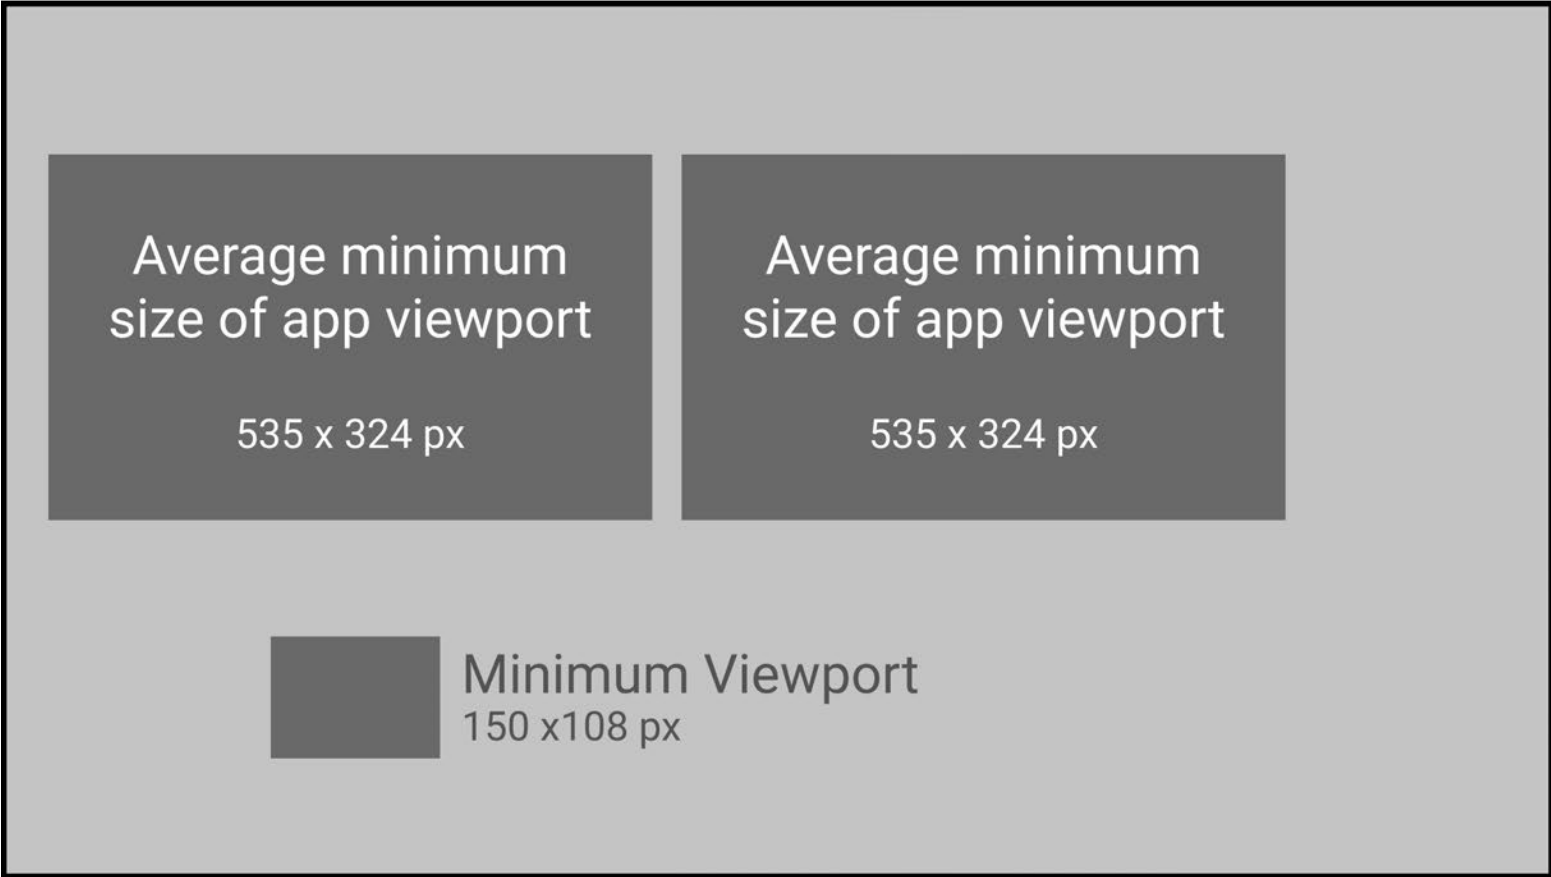

Application Viewport Sizes

App viewport sizes against common screen sizes

Application Viewport Sizes

App viewport sizes against a 1366 x 768 laptop screen

1366 px

768 px

Application Viewport Sizes

App viewport sizes against a 1920 x 1080 HD monitor screen

This is the most used display size for Refinitiv users

Application Viewport Sizes

App viewport sizes against a 2560 x 1600 monitor screen

This is the 4th most used display size for Refinitiv users

Application Viewport Sizes

App viewport sizes against a 3840 x 2160 monitor screen

This screen size is also known as a 4K display.

Application Viewport Sizes

Analysis of Log File

Intriguing maximum viewport height of 2635px

What does this mean?

Application Viewport Sizes

Analysis of Log File

Intriguing maximum viewport height of 2635px

What does this mean?

Potential evidence of a 4K monitor in portrait orientation

	Total	
	2931	
web	work	
Web	Work	
Web	Work	
Web	Work	
Web	Work	
Web	Work	
Web	Work	