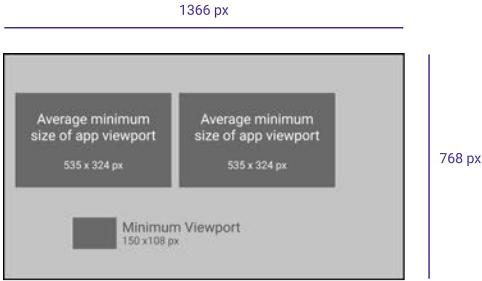

Application Viewport Sizes

App viewport sizes against common screen sizes

Application Viewport Sizes

App viewport sizes against a 1366 x 768 laptop screen

1366 px

768 px

Application Viewport Sizes

App viewport sizes against a 1920 x 1080 HD monitor screen

This is the most used display size for Refinitiv users

Application Viewport Sizes

App viewport sizes against a 2560 x 1600 monitor screen

This is the 4th most used display size for Refinitiv users

Application Viewport Sizes

App viewport sizes against a 3840 x 2160 monitor screen

This screen size is also known as a 4K display.

Application Viewport Sizes

Analysis of Log File

Intriguing maximum viewport height of 2635px

What does this mean?

Application Viewport Sizes

Analysis of Log File

Intriguing maximum viewport height of 2635px

What does this mean?

Potential evidence of a 4K monitor in portrait orientation

	Total	
	2931	
web	work	
Web	Work	
Web	Work	
Web	Work	
Web	Work	
Web	Work	
Web	Work	